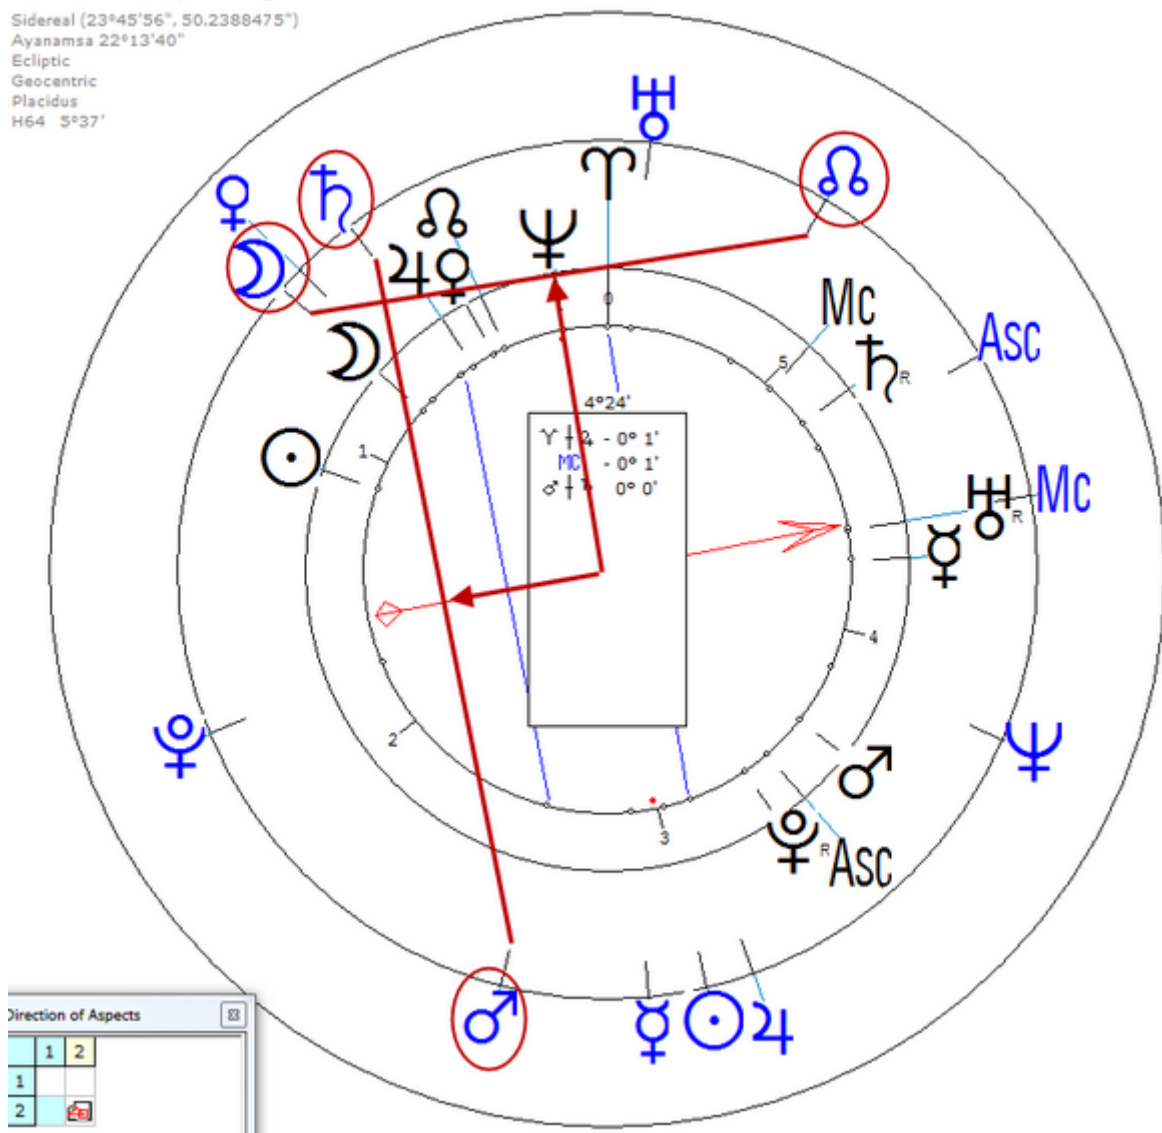

Lunar ♂/♁ = Lunar ☾/♁

Lunar ♀ (Neck) = Lunar ♂/♀ Ley strangled himself in his prison cell.

**Ley, Robert**  
15 February 1890 Sat 19:00 (GMT+0:29:56) 50n53 7e29  
Niederbreidenbach, Germany  
Sidereal (23°45'56", 50.2388475")  
Ayanamsa 22°13'40"  
Ecliptic  
Geocentric  
Placidus  
H64 5°37'